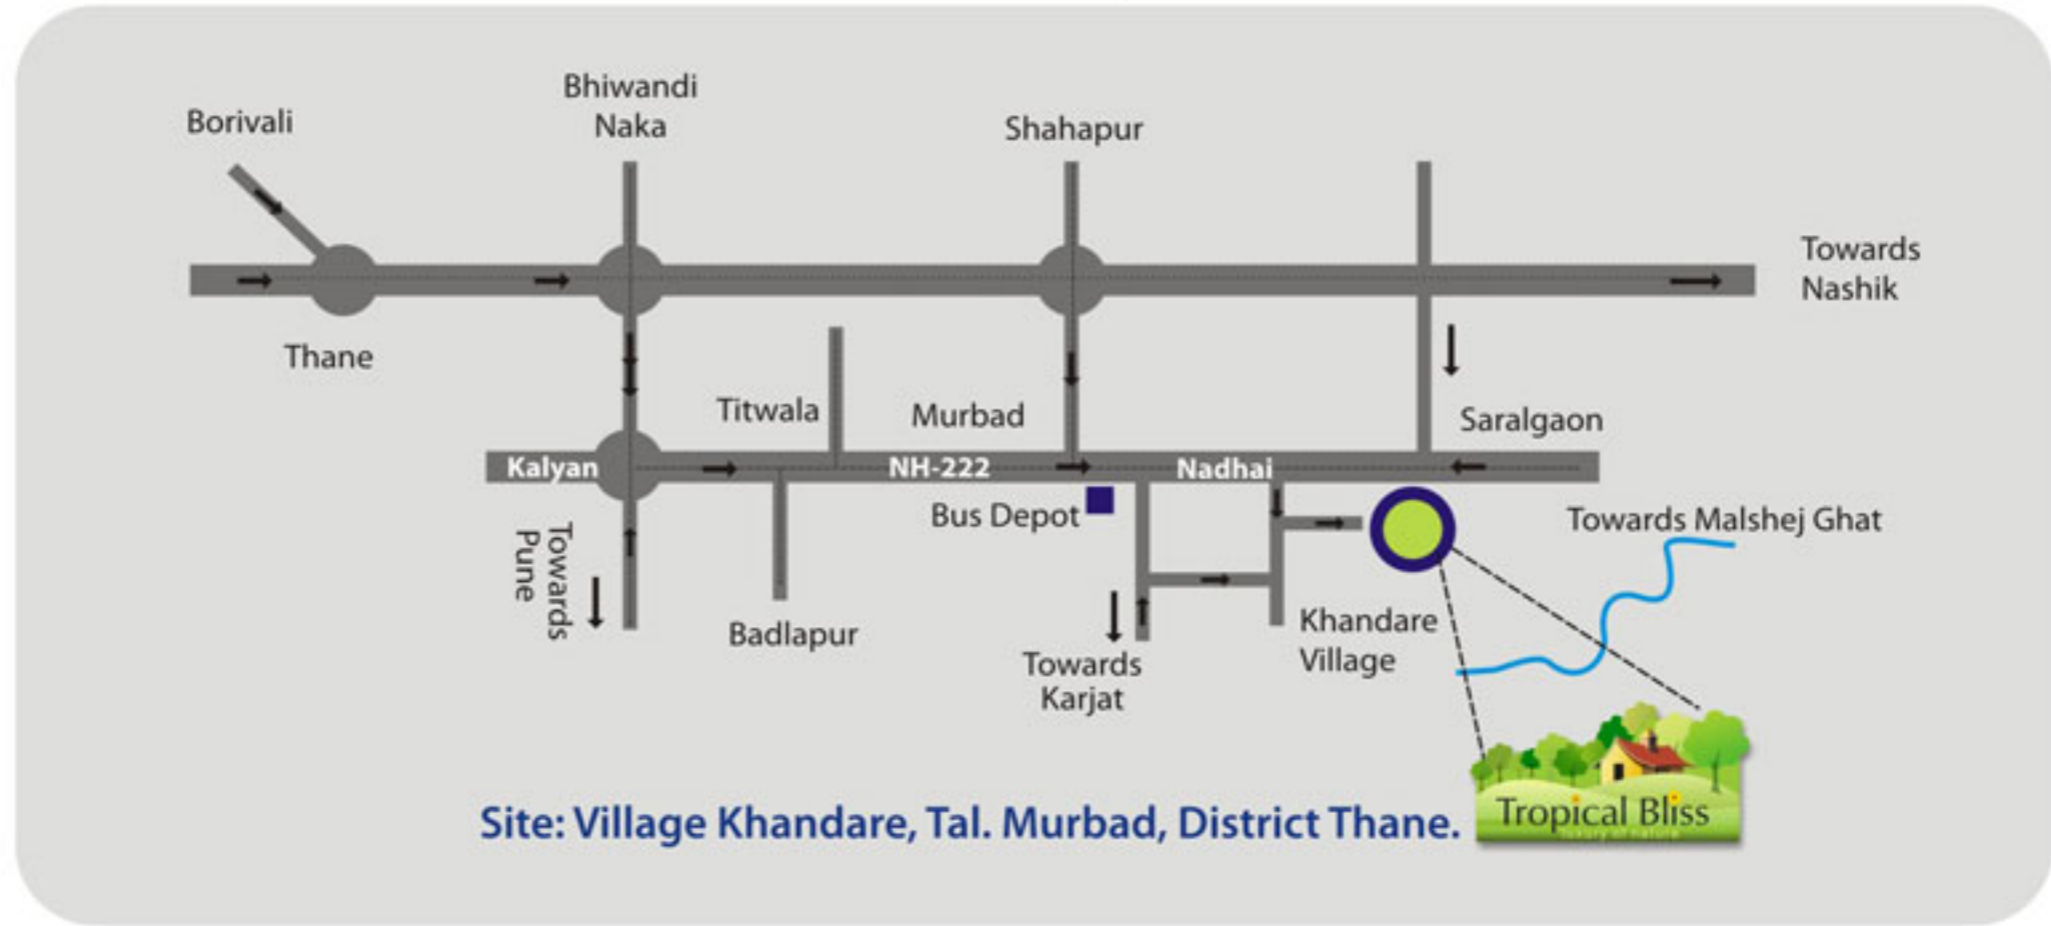

Marketed by:
DREAMZ^{TM}
REALTY SOLUTIONS
Space For Everyone

9167288893 / 9619556628 | SMS <DREAMZ> 567678

Head Office: Banoo Manor, 1st floor, Behind Laxmivilas Bank, Arad road, Andheri(E), Mumbai- 400069, Ph: 022 61378500.

Thane Office: 302, A/B Adeshwar Darshan, Ram Maruti Road, Thane (W): 400602, Ph: 022 25446777, 2544 4666

Pune Office: 433 Sourabh hall, Behind Pune Station, Pune 411001, Ph : 020 30479699

Website: www.dreamz-realty.com | Email: info@dreamz-realty.com